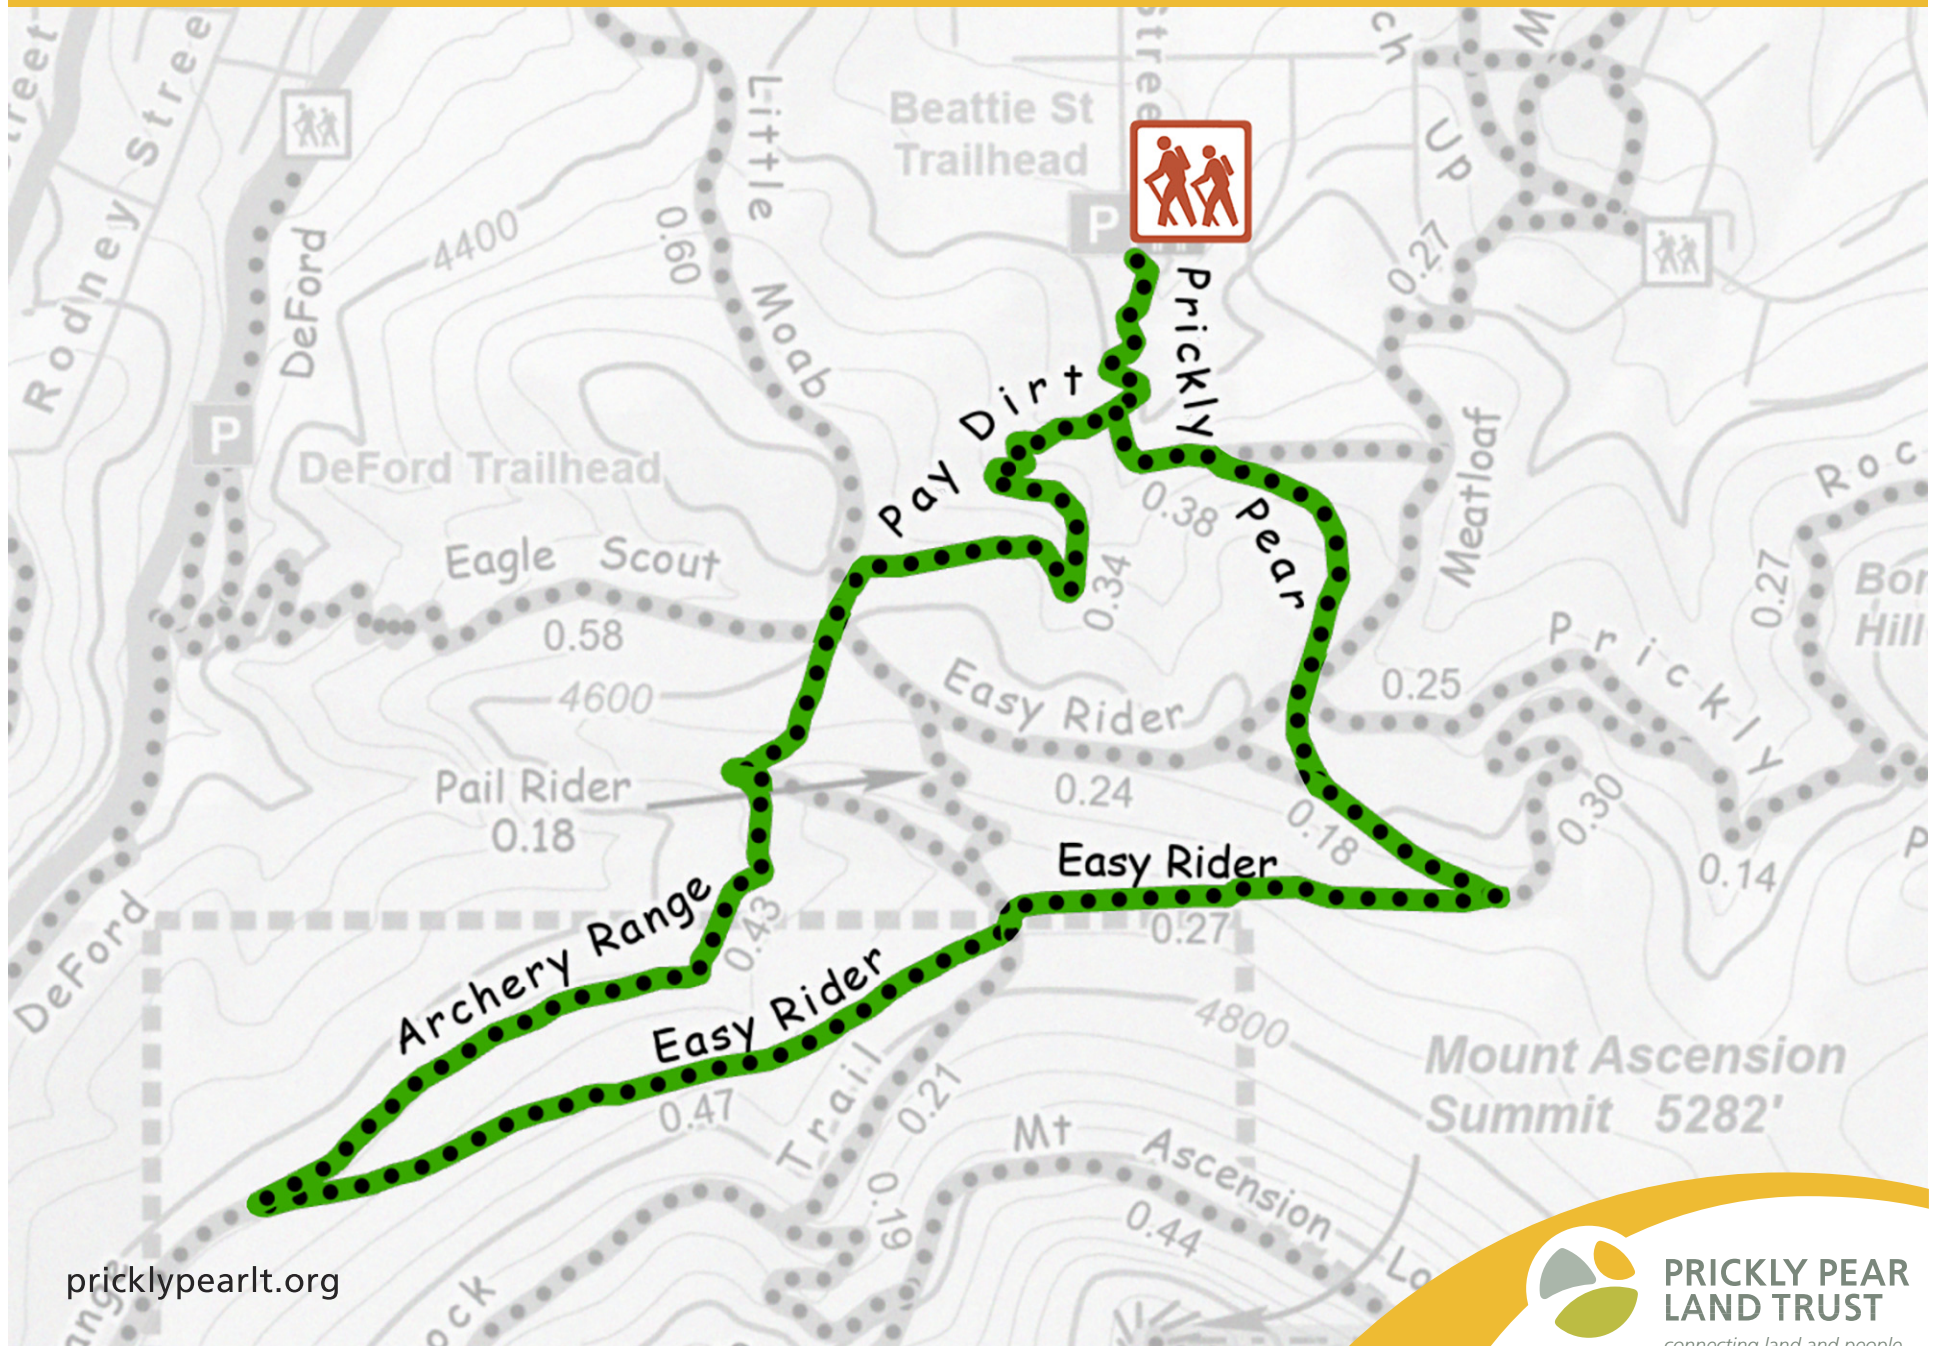

Easy Rider Loop

2.4 miles • Easy

pricklypearlt.org

**PRICKLY PEAR
LAND TRUST**
connecting land and people