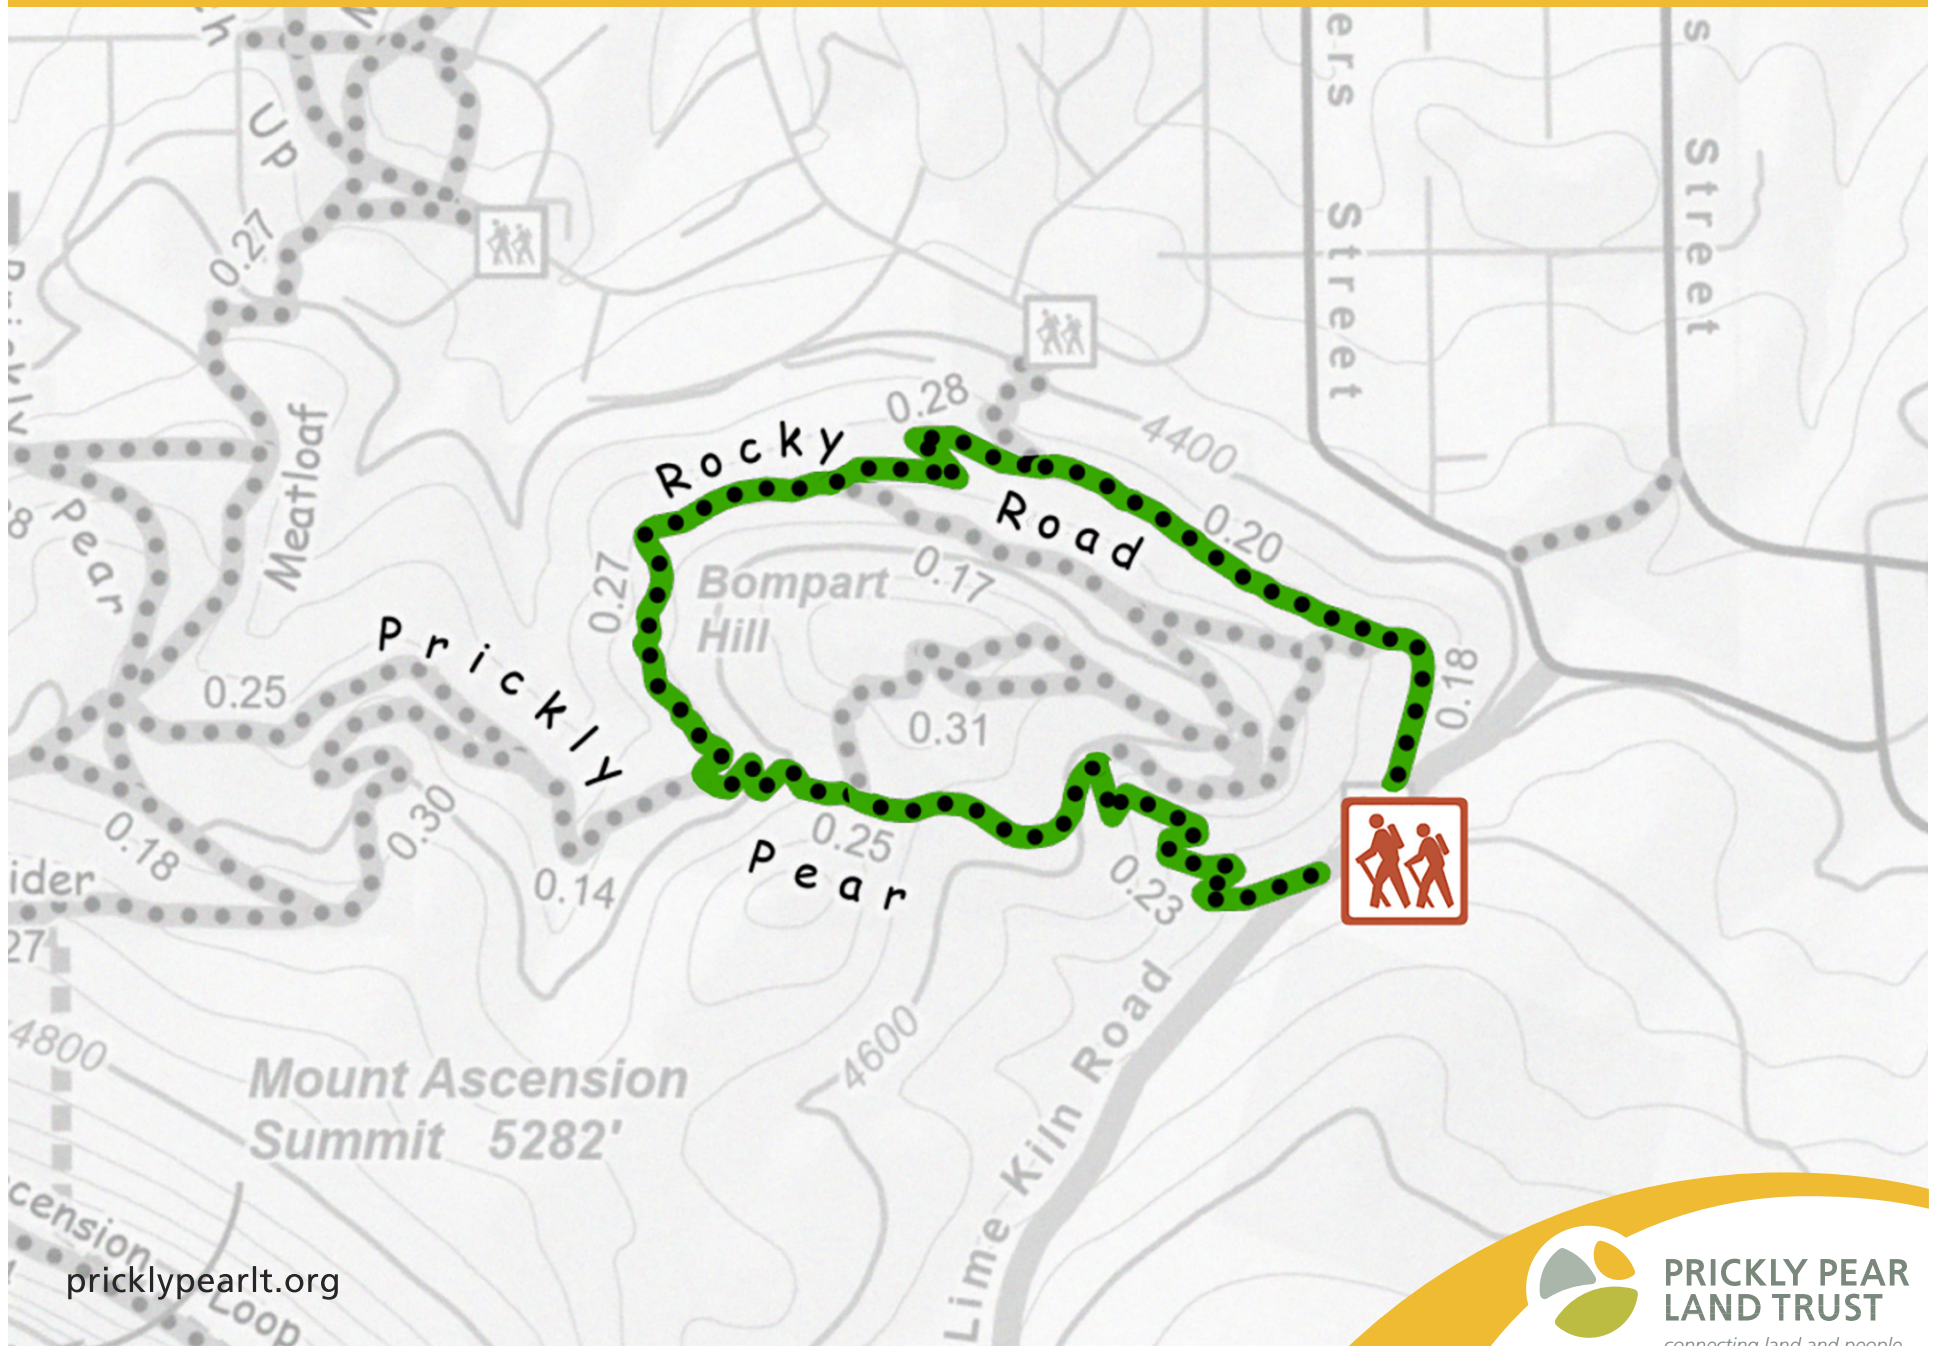

# Bompert Hill Loop

1.4 miles • Intermediate

**PRICKLY PEAR  
LAND TRUST**  
*connecting land and people*