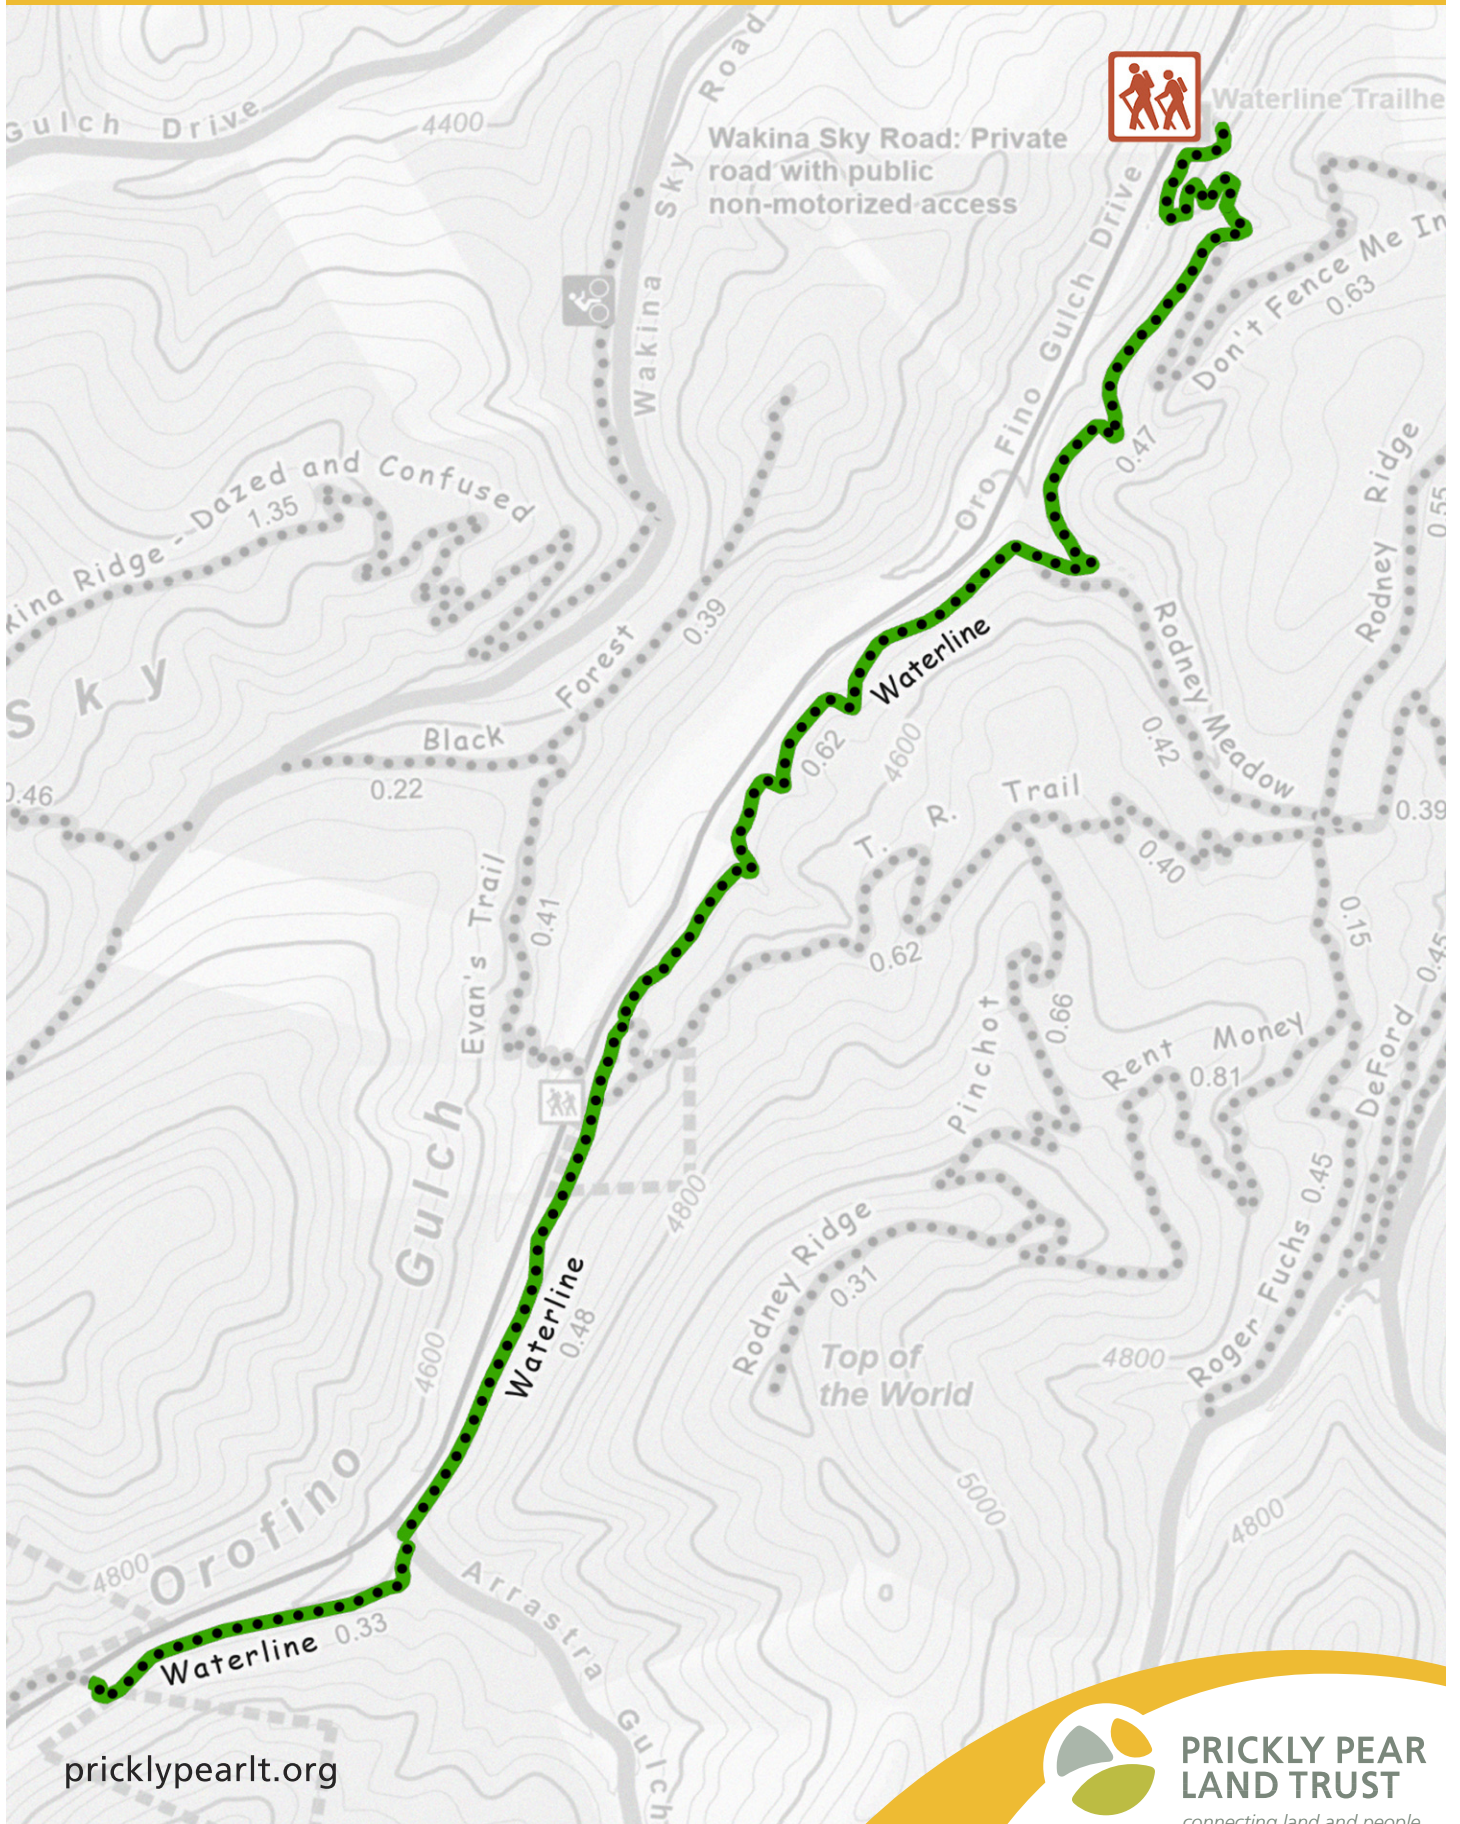

Waterline Trail

2.0 miles • Easy

pricklypearlt.org

**PRICKLY PEAR
LAND TRUST**

connecting land and people