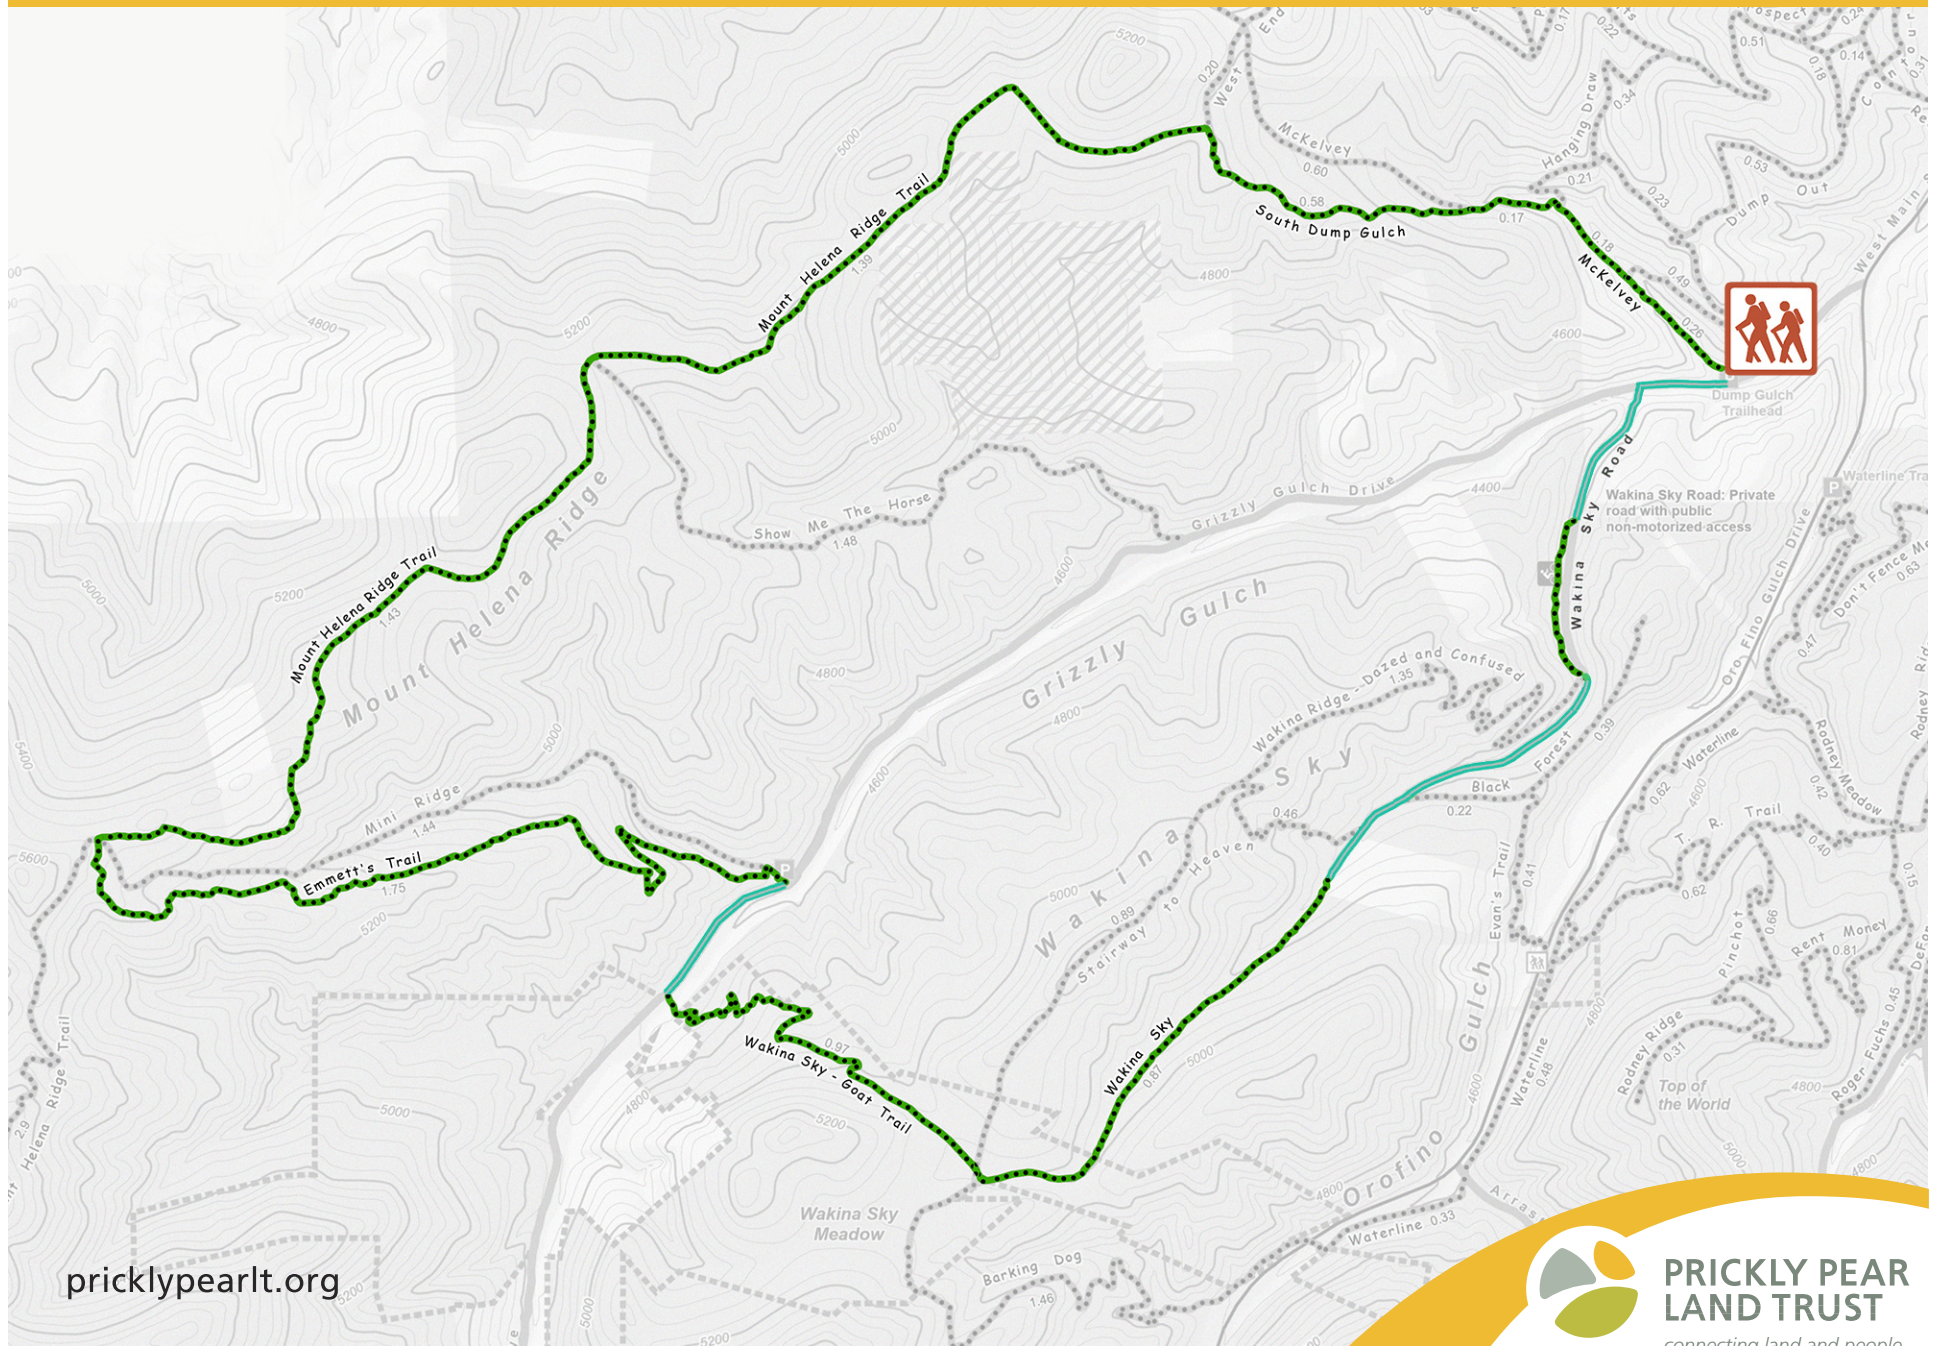

Ridge to Sky Loop

9.0 miles • Difficult

pricklypearlt.org

**PRICKLY PEAR
LAND TRUST**
connecting land and people