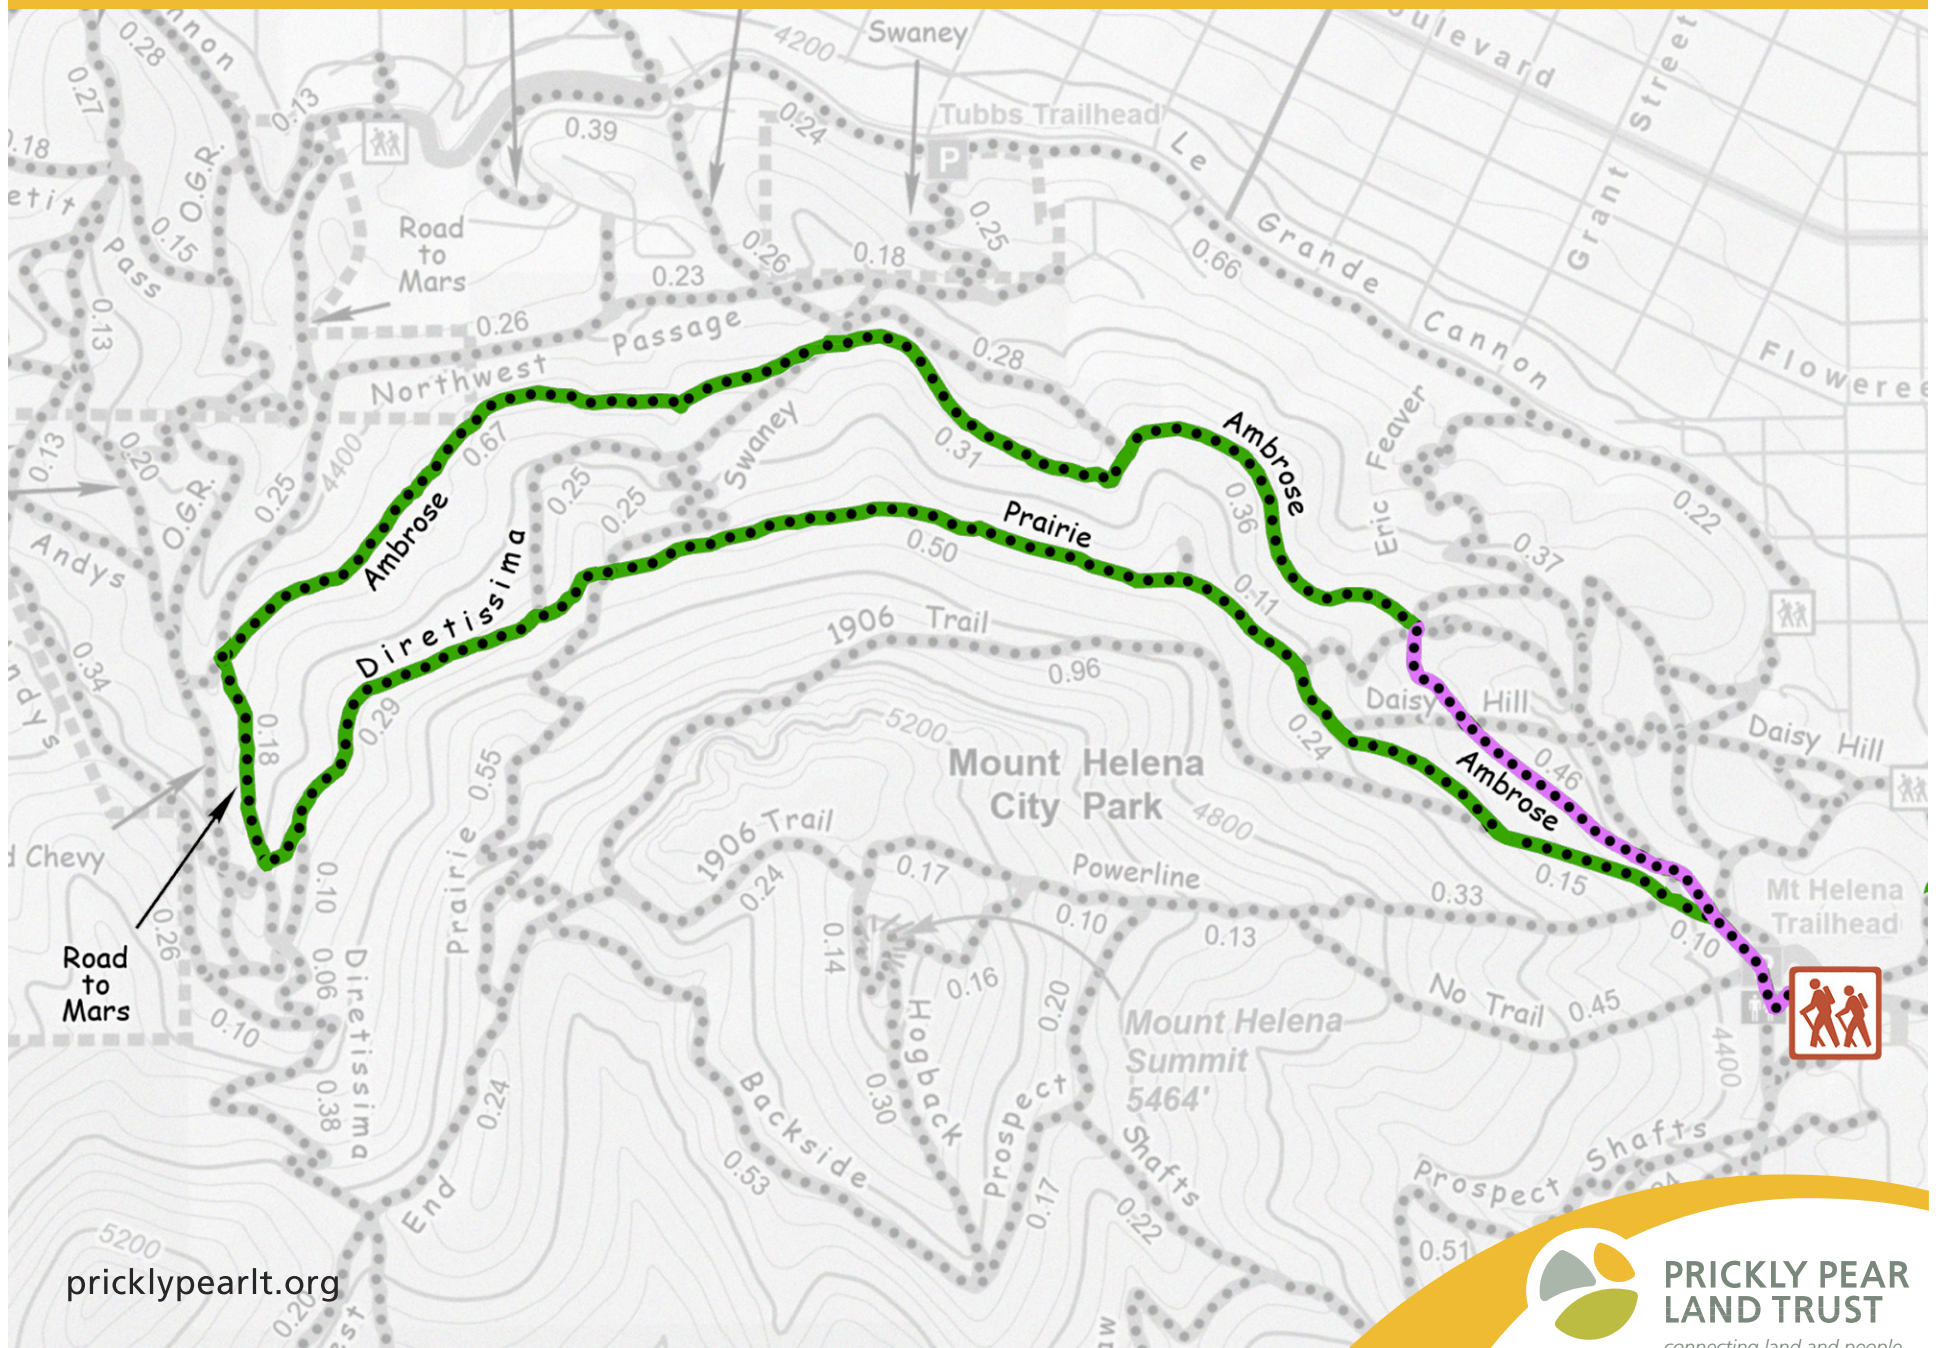

Prairie and Ambrose Loop

3.0 miles • Intermediate

pricklypearlt.org

**PRICKLY PEAR
LAND TRUST**
connecting land and people