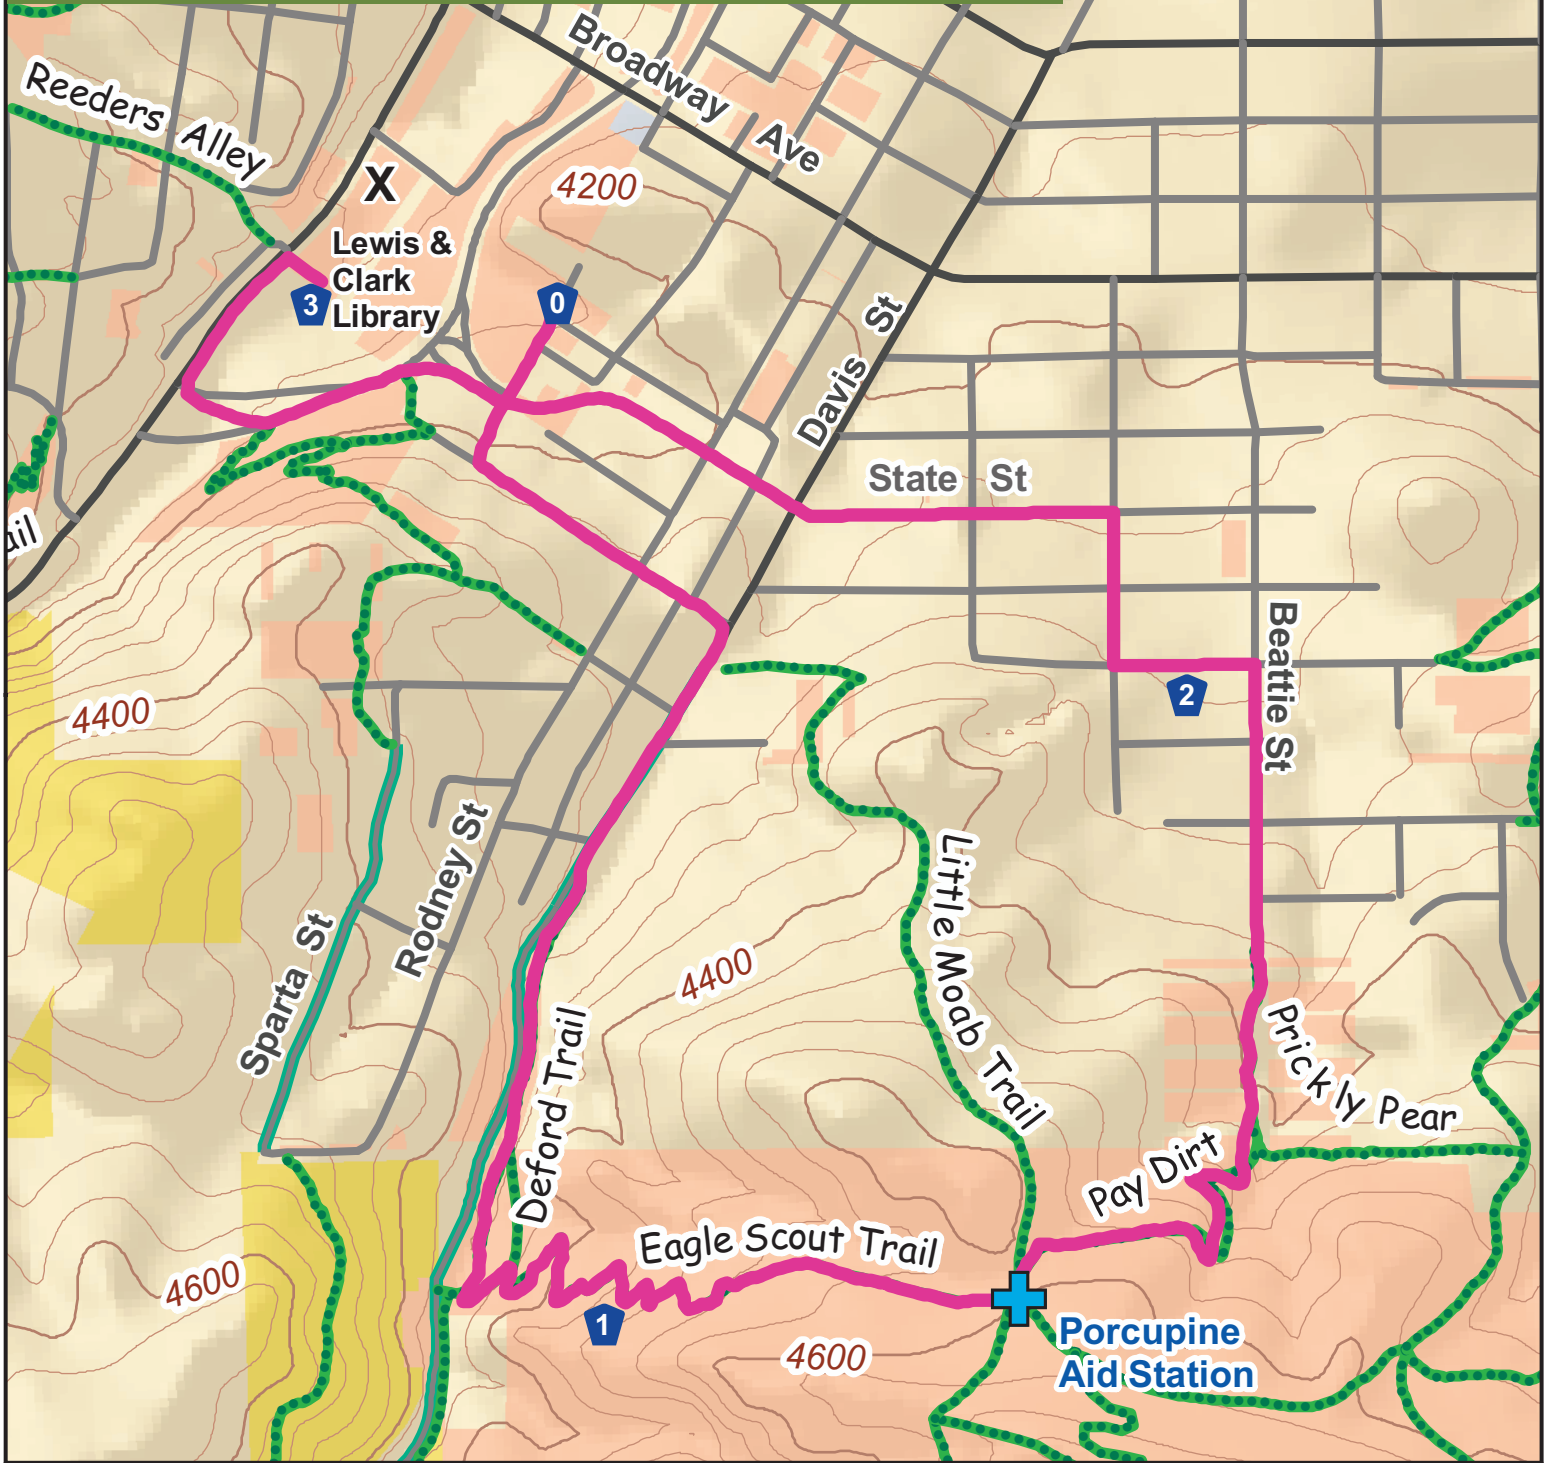

# Don't Fence Me In 5K Course and Profile

## 5 Kilometer Course Map Don't Fence Me In Trail Run

 Course Route with mile marker

Map data from Montana State Library, Lewis and Clark GIS, Prickly Pear Land Trust, and U.S. Geological Survey. Course profile elevations from the National Elevation Dataset. Map by Gerry Daumiller, 2016