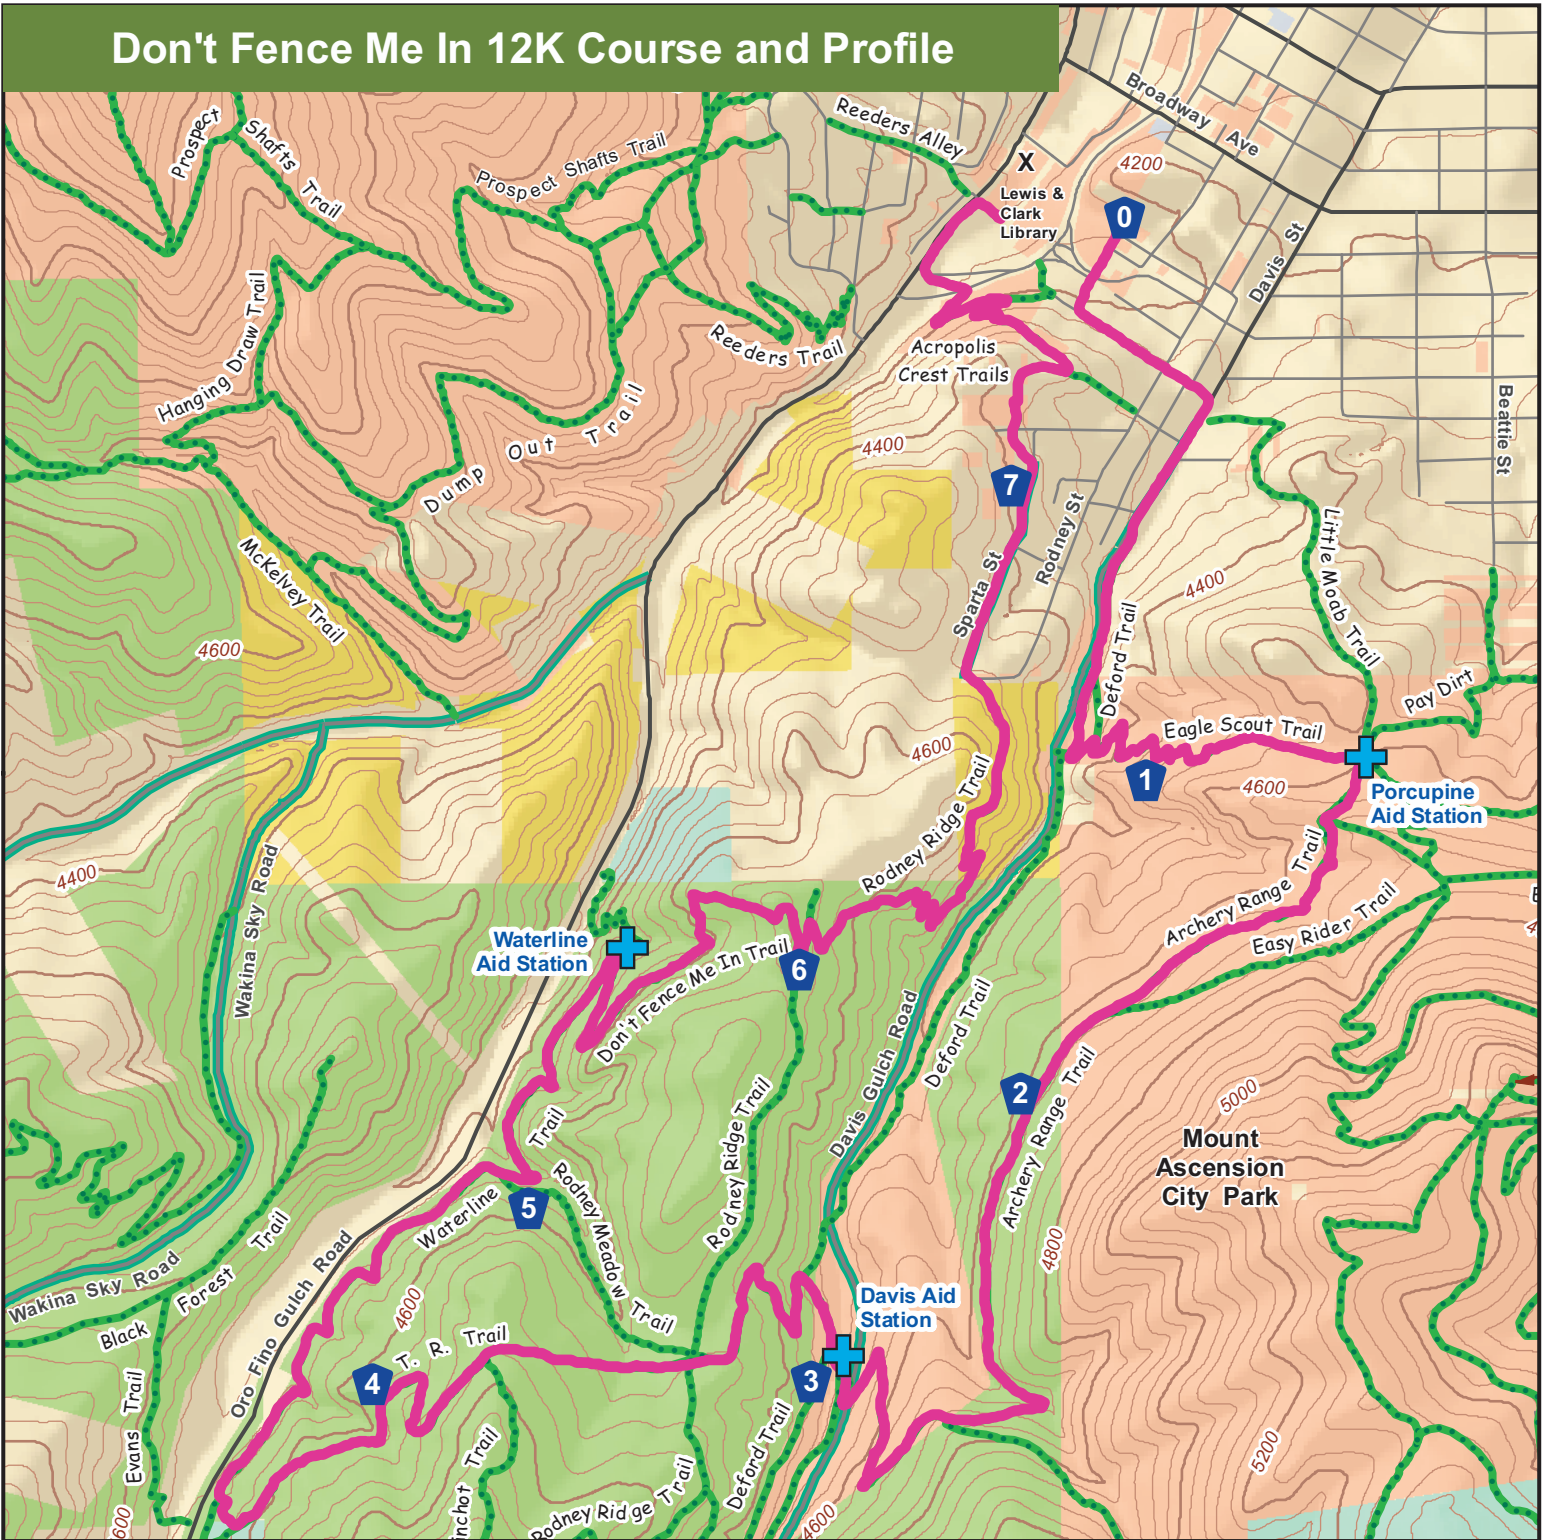

# Don't Fence Me In 12K Course and Profile

## 12 Kilometer Course Map Don't Fence Me In Trail Run

 Course Route with mile marker

Map data from Montana State Library, Lewis and Clark GIS, Prickly Pear Land Trust, and U.S. Geological Survey. Course profile elevations from the National Elevation Dataset. Map by Gerry Daumiller, 2016